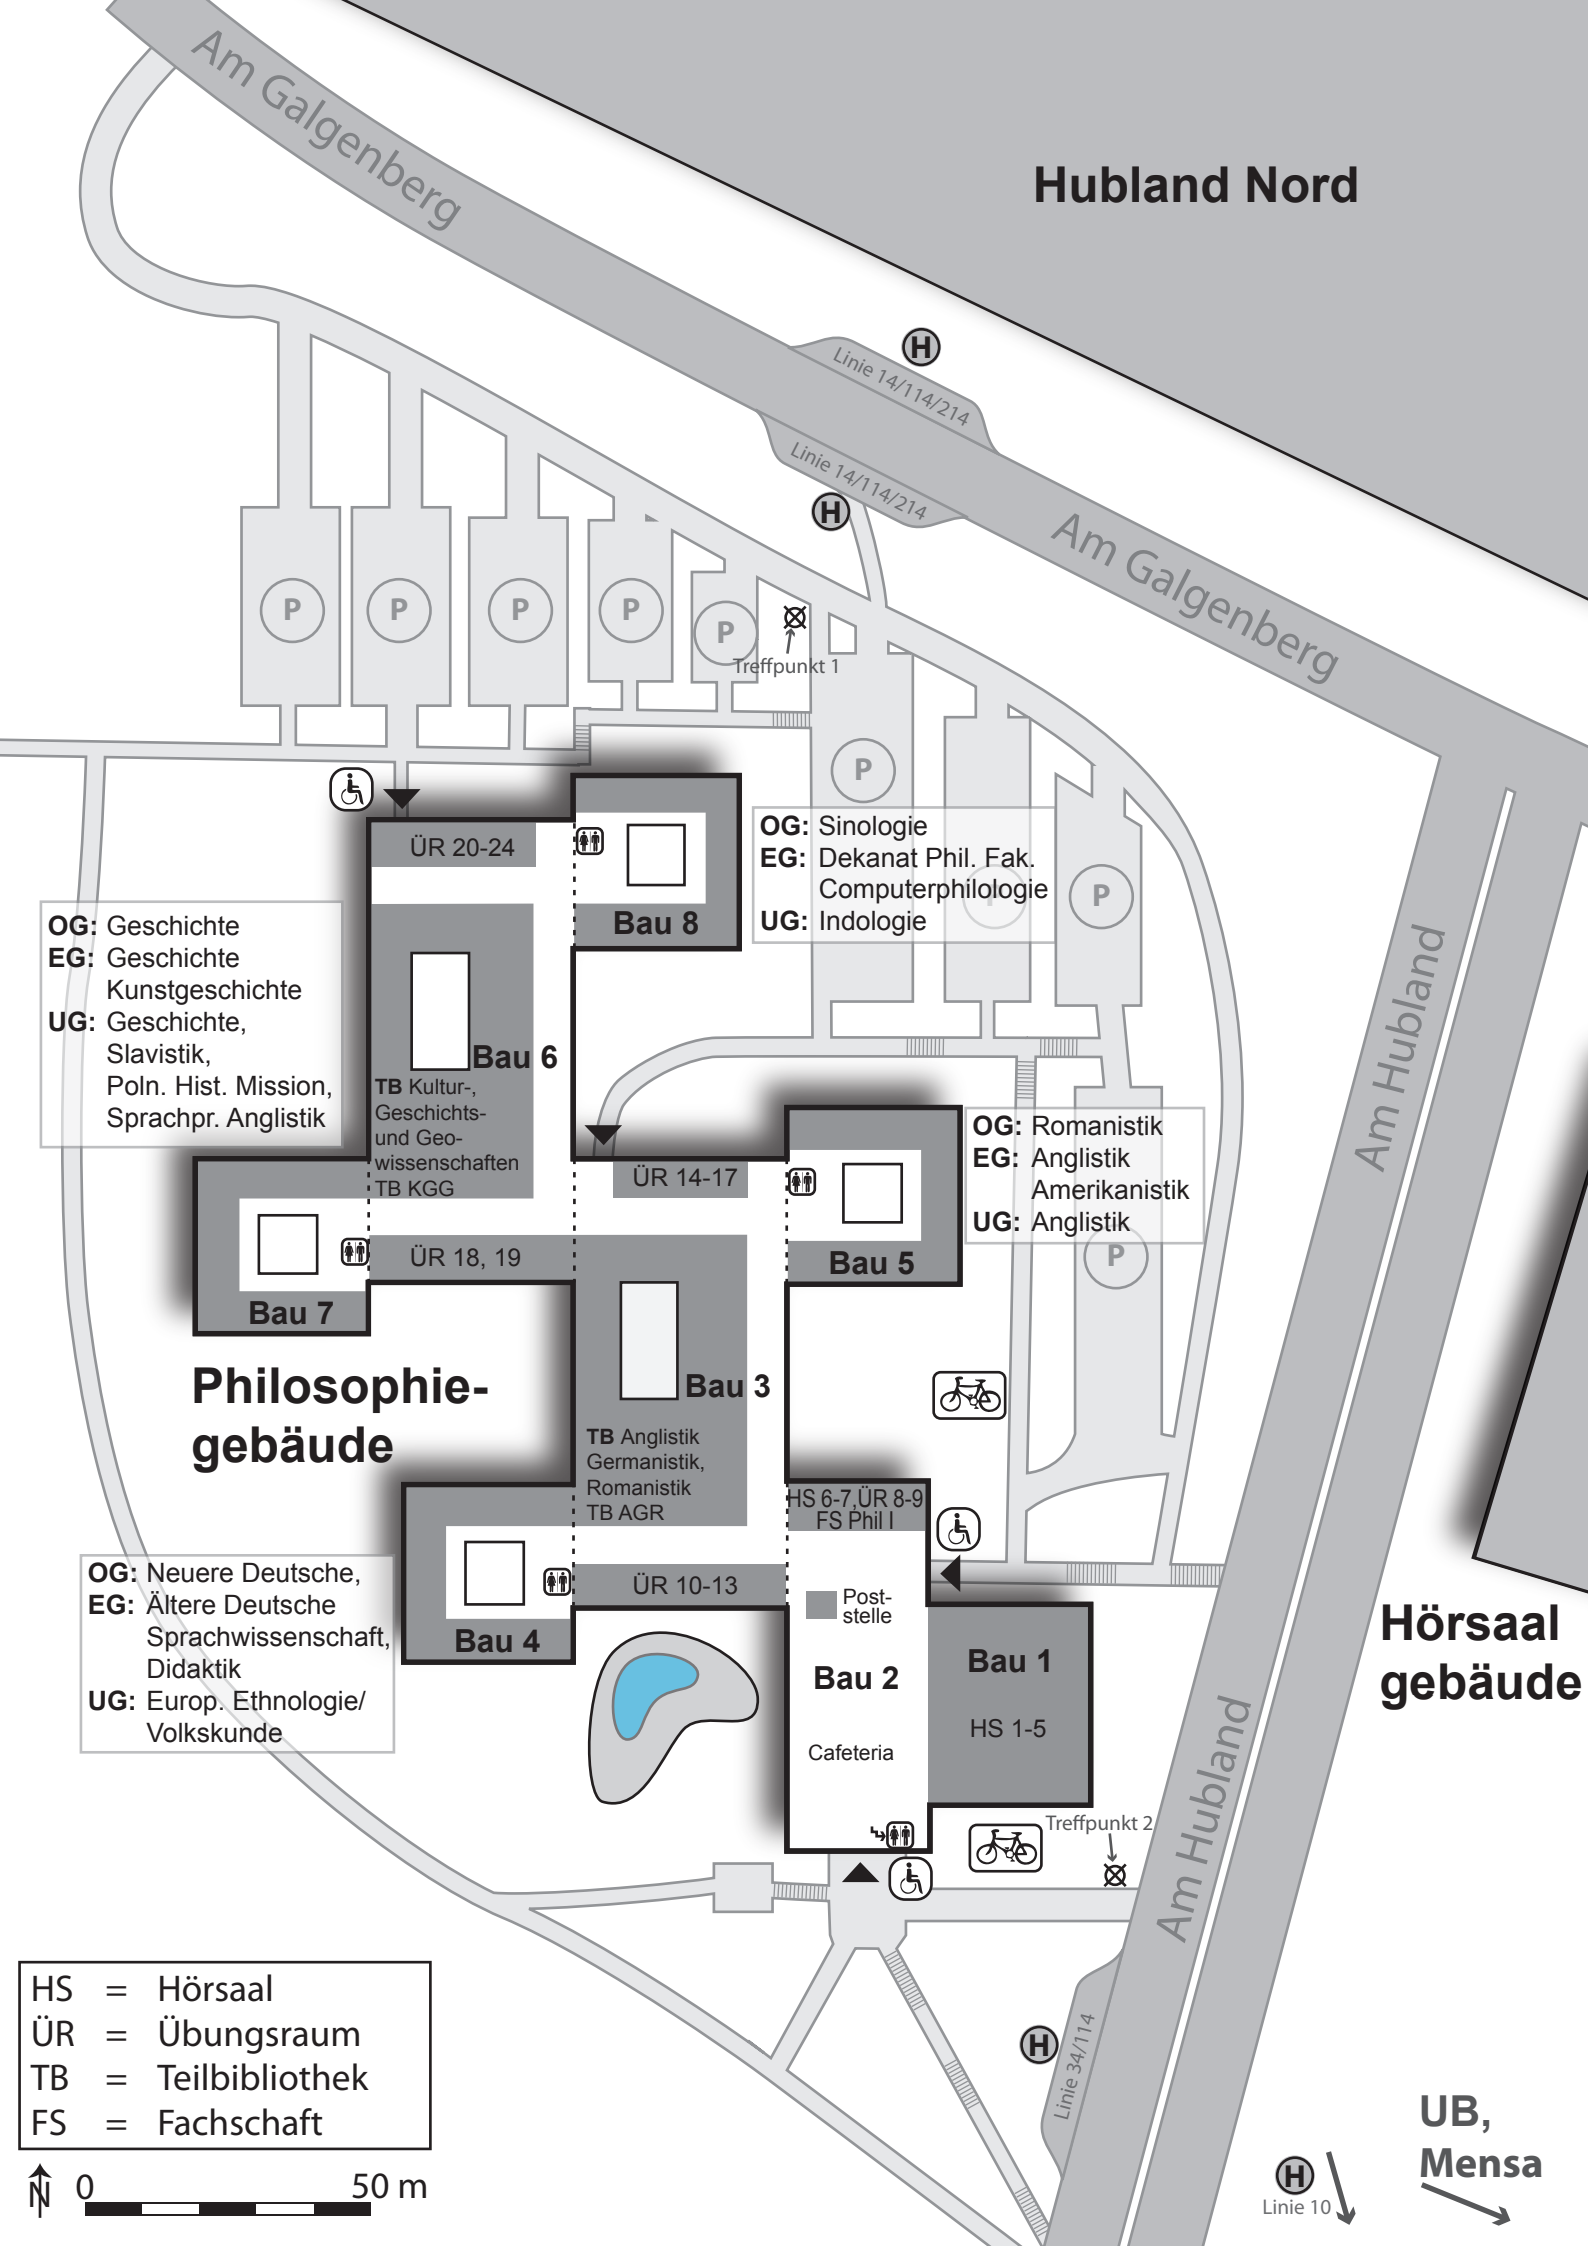

Hubland Nord

OG: Geschichte
EG: Geschichte
Kunstgeschichte
UG: Geschichte,
Slavistik,
Poln. Hist. Mission,
Sprachpr. Anglistik

OG: Sinologie
EG: Dekanat Phil. Fak.
Computerphilologie
UG: Indologie

OG: Romanistik
EG: Anglistik
Amerikanistik
UG: Anglistik

OG: Neuere Deutsche,
EG: Ältere Deutsche
Sprachwissenschaft,
Didaktik
UG: Europ. Ethnologie/
Volkskunde

HS = Hörsaal
ÜR = Übungsraum
TB = Teilbibliothek
FS = Fachschaft

0 50 m

UB,
Mensa
Linie 10